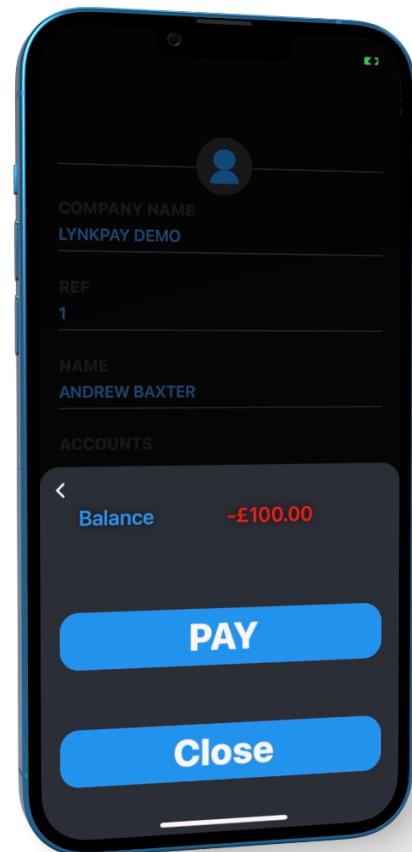

New Driver Pay-in Feature

You can now pay into the office at any time using your Lynkpay QR App. Tap the Profile icon and you will see the Pay-In option.