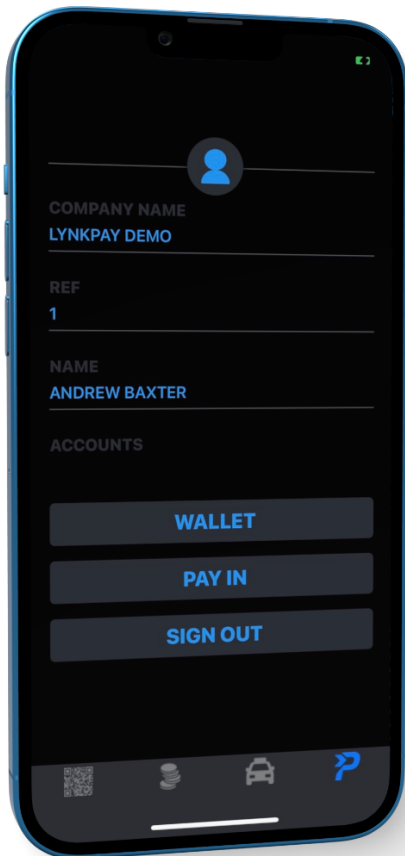

New Driver Pay-in Feature

You can now pay into the office at any time using your Lynkpay QR App. Tap the Profile icon and you will see the Pay-In option.